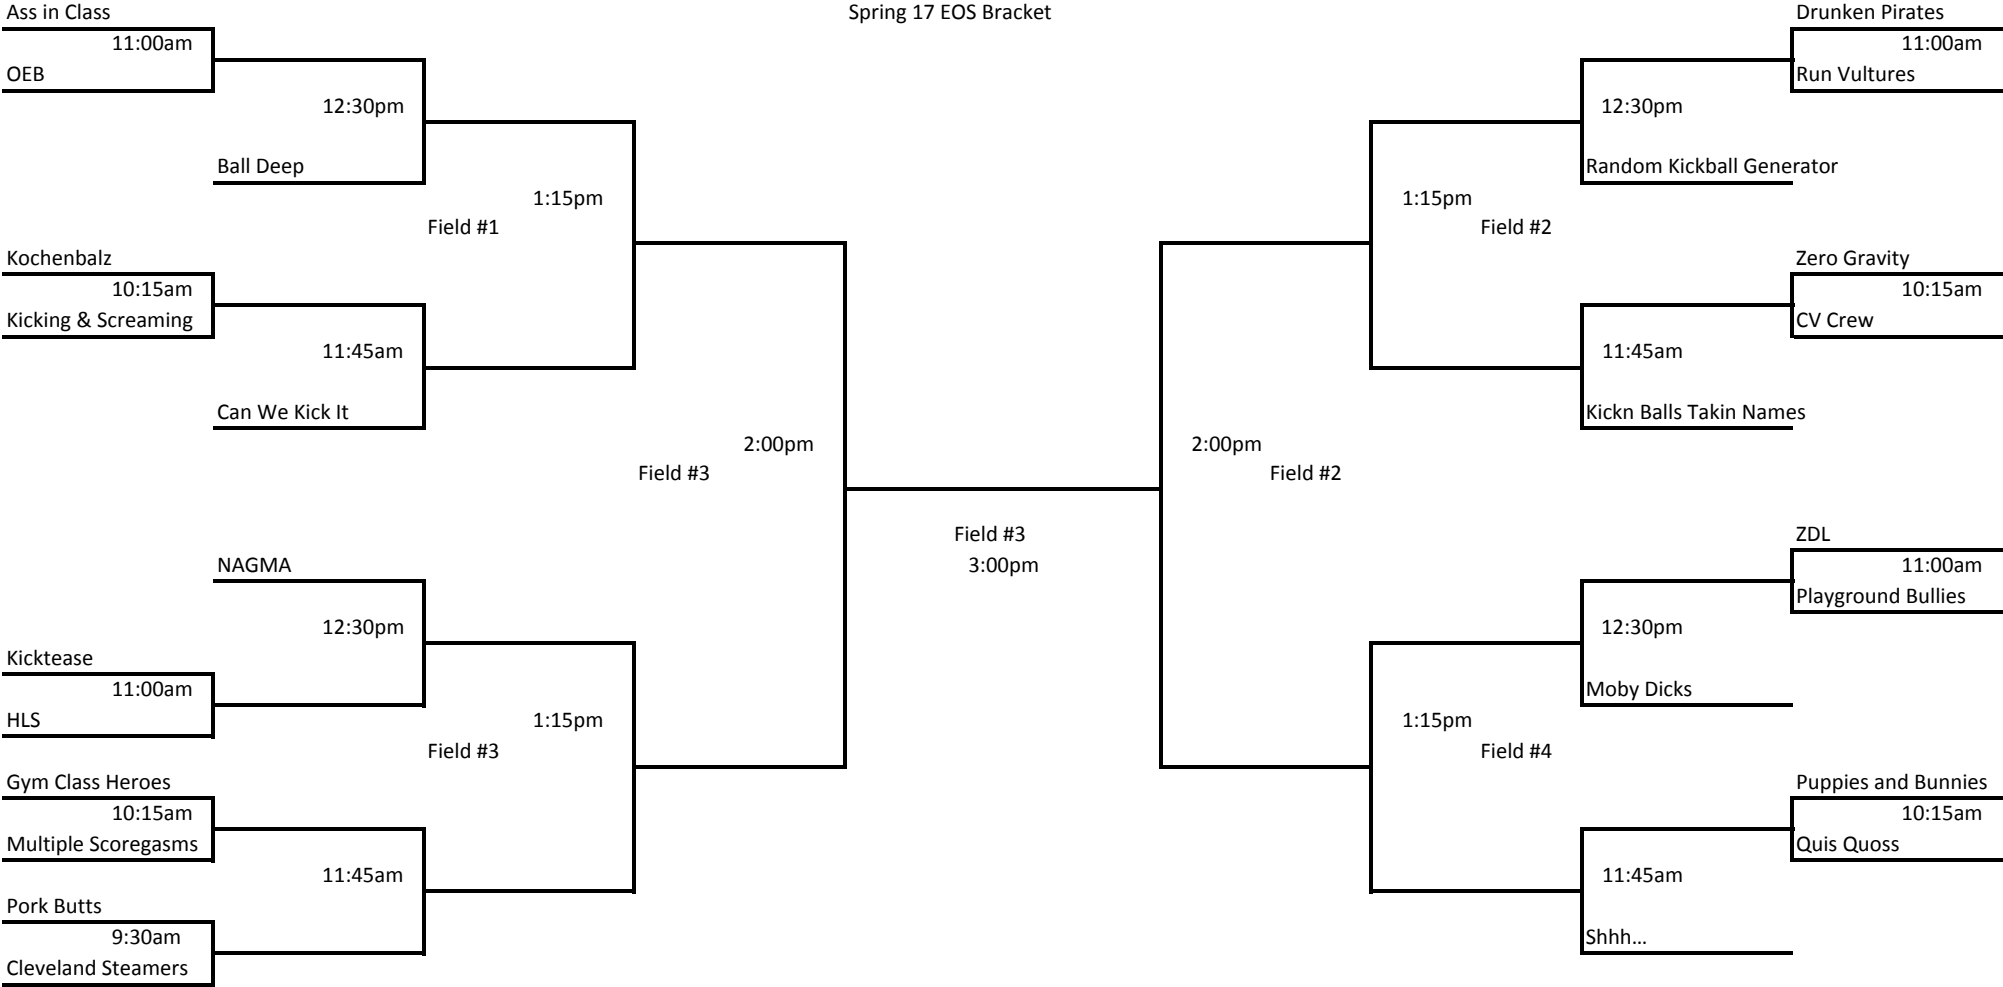

Rice & Arlington fields, St Paul

Spring 17 EOS Bracket

- Games will start at 9:30AM. Please be prompt. Games will be cut short if they start late.
- Games will be 7 innings until the final four when games will be 9 innings.
- All players are limited to playing on 2 teams during the tournament.