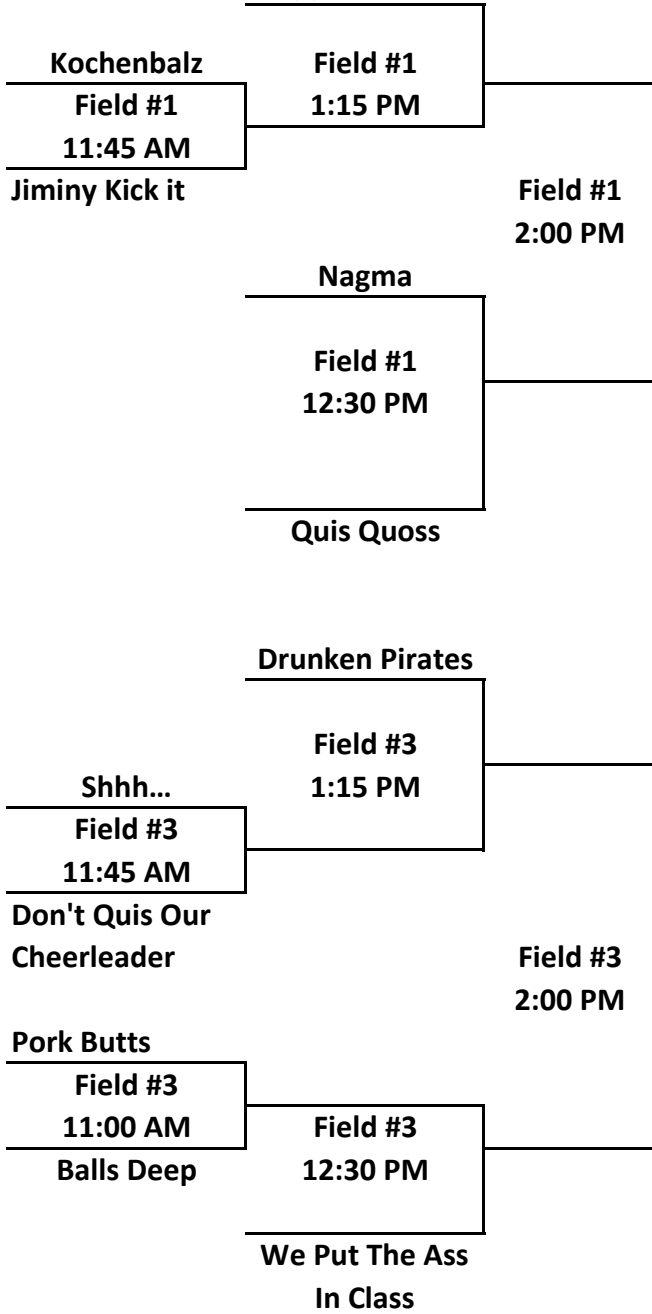

2015 Spring End of Season Tournament  
Saturday, June 27th  
Rice and Arlington Fields

**Habitual Line Steppers**

**Moby Dicks**